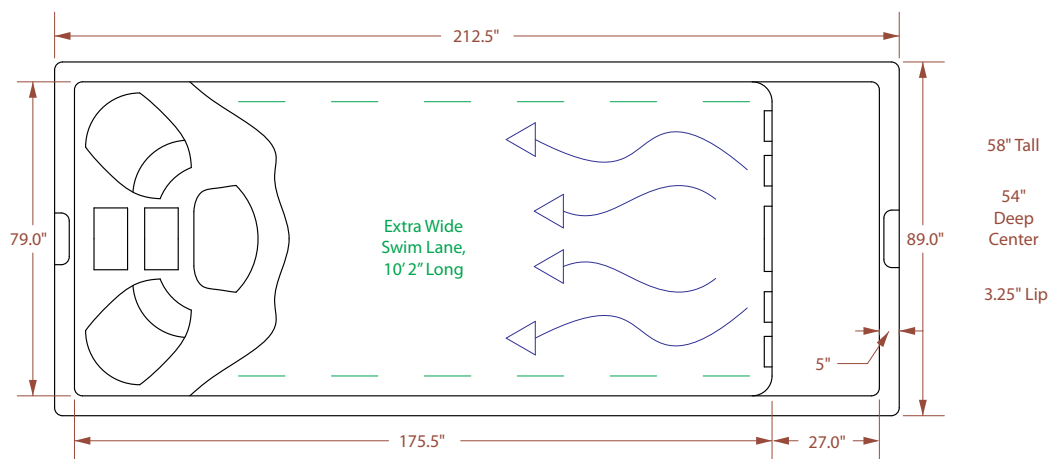

– Heather Gollnick

The Widest, Deepest Current in the Industry

Exclusive Technology Gives You an EDGE

A 6-blade, 18-inch stainless steel propeller funnels water through louvers and out a 2-foot opening that creates a wide and deep current throughout the swim spa, not just in a center lane. The **variable speed current can be set from 0 to 4,000 gallons per minute!**

VGB compliant suction circulate the water back for a continuous swim.

Shell / Cabinet Colors

The Swimmer's Edge 18 from Premium Leisure offers what many swimmers have called the best swim experience in any portable swim spa because it encourages proper stroke technique without the need for a tether. It is the only model that utilizes RipTide Machine™ technology – a variable speed, hydraulic-driven stainless steel turbine power system. This 5.5 HP standalone wellness retreat comes with a built-in topside control that allows the swimmer to generate a continuous wave. **Set the unit between 1 and 80 and enjoy the same workout every time.**

**TURBINE POWERED: No Oval River Jets! No Circular Jets!
No Underpowered Plastic Propellers!**

Swimmer's Edge 18 Diagram - Powered by RipTide Machine™ Plus 18 Hydrotherapy Jets

Swimmer's Edge 18 Specifications

Shell Dimensions: 213" x 89" / 541 cm x 226 cm

Height: 58" / 147 cm

Volume: 3,170 U.S. gallons / 12,000 liters

Weight Empty: 3,000 lbs / 1,364 kg

Weight Full: 29,455 lbs / 13,389 kg

Seating: 2 hot tub therapy seats