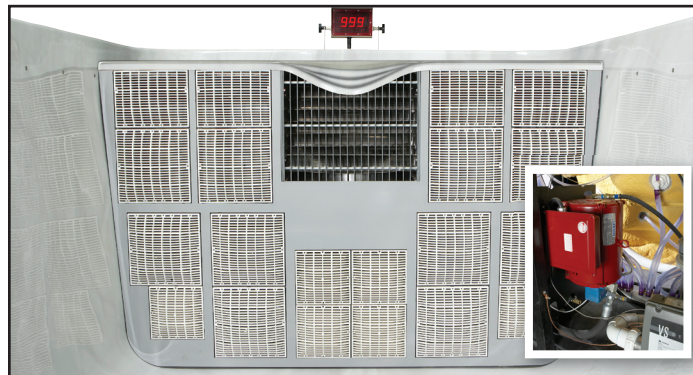

– Heather Gollnick

The Widest, Deepest Current in the Industry

Exclusive Technology Gives You an EDGE

A 6-blade, 18-inch stainless steel propeller funnels water through louvers and out a 2-foot opening that creates a wide and deep current throughout the swim spa, not just in a center lane. The **variable speed current can be set from 0 to 4,000 gallons per minute!**

VGB compliant suction circulate the water back for a continuous swim.

Shell / Cabinet Colors

The Swimmer's Edge 18 from Premium Leisure offers what many swimmers have called the best swim experience in any portable swim spa because it encourages proper stroke technique without the need for a tether. It is the only model that utilizes RipTide Machine™ technology – a variable speed, hydraulic-driven stainless steel turbine power system. This 5.5 HP standalone wellness retreat comes with a built-in topside control that allows the swimmer to generate a continuous wave. **Set the unit between 1 and 80 and enjoy the same workout every time.**

Shell Dimensions: 213" x 89" / 541 cm x 226 cm

Height: 58" / 147 cm

Volume: 3,170 U.S. gallons / 12,000 liters

Weight Empty: 3,000 lbs / 1,364 kg

Weight Full: 29,455 lbs / 13,389 kg

Seating: 2 hot tub therapy seats